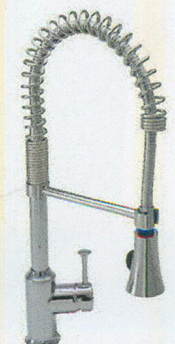

Vero six function diverter allows for a selection of any two of three shower heads to be used at the same time.

FREE STANDING TUBS

JAZZ MAAX

ELLA SLEEK MAAX

KITCHEN FAUCET UPGRADES

DELTA 467 PALO
FAUCET CAN BE INSTALLED
WITHOUT BASEPLATE

DELTA 9197 CASSIDY
UPGRADE OPTION A

DELTA 9159 TRINSIC
UPGRADE OPTION B

DELTA 9192 ADDISON
UPGRADE OPTION C

PEKOE AMS4332350
UPGRADE OPTION D

OPTIONS B & C AVAILABLE WITH TOUCH TECHNOLOGY AT ADDITIONAL COST

TOILET OPTIONS

TOTO ROWAN
 TOTC46F01 TOTST405M01 TOTSS11401

- 26-1/4"L x 18-1/2"W x 31-11/16"H
- DUAL-MAX® FLUSHING SYSTEM
- SOFTCLOSE® SEAT
- CALGREEN COMPLIANT
- DECORATIVE, HIGH PROFILE TWO PIECE TOILET. DUAL FLUSH (1.6 GPF / 1.0 GPF) PERFORMANCE OPTION TO ALLOW APPROPRIATE WATER USAGE.
- TANK COVER, FITTINGS, CHROME PLATED PUSH BUTTON, LESS SEAT.

**AMERICAN STANDARD STUDIO
 UPGRADE A**
 2794204 4000204 3075120

- COMBINATION DUAL FLUSH BOWL AND TANK, WITH SEAT
- 12" (305MM) ROUGH-IN
- SIPHON ACTION JETTED BOWL WITH SMOOTH-SIDED, CONCEALED TRAPWAY
- HIGH EFFICIENCY, LOW CONSUMPTION
- FULL FLUSH 1.3 GPF/6.0 LPF
- CONSERVING FLUSH 0.9 GPF/4.1 LPF, UTILIZES 21% LESS WATER
- MEETS EPA WATERSense® CRITERIA (PENDING)
- EVERCLEAN® SURFACE
- 16-1/2" (419MM) RIM HEIGHT
- FULLY-GLAZED 2-1/8" TRAPWAY
- OVERSIZED 3" FLUSH VALVE
- GENEROUS 9" x 8" WATER SURFACE AREA
- INCLUDES DUROPLAST SLOW CLOSE SEAT AND COVER WITH CONCEALED SEAT RING AND EASY LIFT-OFF FEATURE FOR SIMPLE REMOVAL AND REATTACHMENT FOR CLEANING
- CHROME-PLATED TOP MOUNTED PUSH BUTTON ACTUATOR