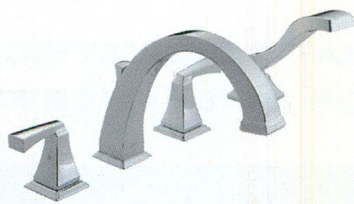

The elegant, one-piece curved handles and sleek spout of Lahara compliments any décor.

**DELTA TEMPASSURE® 17T
SERIES VALVE
T17038**

This option provides separate controls for the temperature and volume, allowing you to set the temperature and keep it consistent shower after shower.

LAVATORY FAUCET
551

TUB & SHOWER TRIM
T14451

ROMAN TUB FILLER
T2751

BATH AND SHOWER UPGRADES

DELTA DRYDEN ROMAN TUB FILLER WITH HANDSHOWER T4751

The clean, geometric lines of the Dryden™ line are reminiscent of the Art Deco period of the 1920's and 30's.

DELTA TEMPASSURE® 17T SERIES VALVE T17051

This option provides separate controls for the temperature and volume, allowing you to set the temperature and keep it consistent shower after shower.

DELTA IN2ITION® TWO-IN-ONE SHOWER ARM MOUNT SHOWER 58470