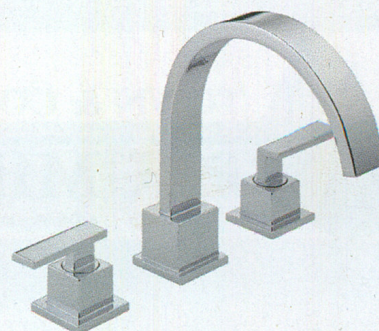

BATH AND SHOWER UPGRADES

**DELTA CASSIDY ROMAN TUB
FILLER WITH HANDSHOWER
T4797 & H697**

The obvious choice for a timeless, traditionally styled bath.

**DELTA TEMPASSURE® 17T
SERIES VALVE
T17097**

This option provides separate controls for the temperature and volume, allowing you to set the temperature and keep it consistent shower after shower.

8" Rain Head
Cassidy slide bar
Three Cassidy Body sprays
Cassidy six function diverter allows for a selection of any two of three shower heads to be used at the same time.

VERO

ITS SLEEK VESSEL LAVATORY AND MINIMALIST SHOWERHEAD ARE JUST TWO REASONS THE RIBBON-INSPIRED VERO IS THE PERFECT URBAN OASIS

LAVATORY FAUCET
553LF

TUB & SHOWER TRIM
T14453

ROMAN TUB FILLER
T2753

BATH AND SHOWER UPGRADES

**DELTA VERO ROMAN
TUB FILLER WITH HANDSHOWER
T4753**

The Vero bath collection offers a high-end, modern look to the bath.