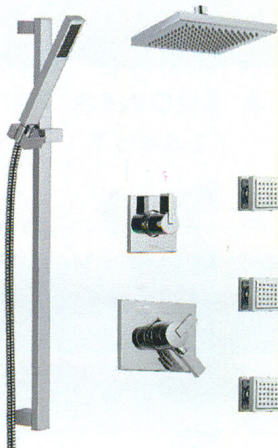

The elegant, one-piece curved handles and sleek spout of Lahara compliments any décor.

**DELTA TEMPASSURE® 17T
SERIES VALVE
T17038**

This option provides separate controls for the temperature and volume, allowing you to set the temperature and keep it consistent shower after shower.

DELTA TEMPASSURE® 17T SERIES VALVE T17051

This option provides separate controls for the temperature and volume, allowing you to set the temperature and keep it consistent shower after shower.

DELTA IN2ITION® TWO-IN-ONE SHOWER ARM MOUNT SHOWER 58470

Use the integrated shower heads of the In2ition shower together or separately to get water where you need it most.

DELTA 6 FUNCTION CUSTOM SHOWER SYSTEM

8" Rain Head
Dryden slide bar
Three Dryden Body sprays
Dryden six function diverter allows for a selection of any two of three shower heads to be used at the same time.

BATH AND SHOWER UPGRADES

**DELTA CASSIDY ROMAN TUB
FILLER WITH HANDSHOWER
T4797 & H697**

The obvious choice for a timeless, traditionally styled bath.

**DELTA TEMPASSURE® 17T
SERIES VALVE
T17097**

This option provides separate controls for the temperature and volume, allowing you to set the temperature and keep it consistent shower after shower.