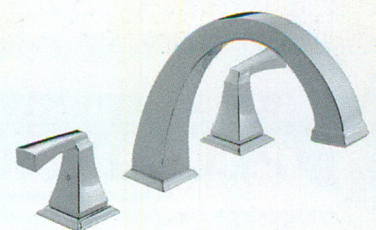

The elegant, one-piece curved handles and sleek spout of Lahara compliments any décor.

**DELTA TEMPASSURE® 17T
SERIES VALVE
T17038**

This option provides separate controls for the temperature and volume, allowing you to set the temperature and keep it consistent shower after shower.

**DELTA IN2ITION® TWO-IN-ONE
SHOWER ARM MOUNT
SHOWER
58469-PK**

Use the integrated shower heads of the In2ition shower together or separately to get water where you need it most.

**DELTA 6 FUNCTION CUSTOM
SHOWER SYSTEM**

8" Rain Head
Lahara slide bar
Three Lahara Body sprays
Lahara six function diverter allows for a selection of any two of three shower heads to be used at the same time.

DRYDEN

THE CLEAN LINES AND DRAMATIC GEOMETRIC FORMS OF THE DRYDEN BATH COLLECTION ARE BASED ON STYLE CUES FROM THE ART DECO PERIOD

LAVATORY FAUCET
551

TUB & SHOWER TRIM
T14451

ROMAN TUB FILLER
T2751

BATH AND SHOWER UPGRADES

DELTA DRYDEN ROMAN TUB FILLER WITH HANDSHOWER T4751

The clean, geometric lines of the Dryden™ line are reminiscent of the Art Deco period of the 1920's and 30's.